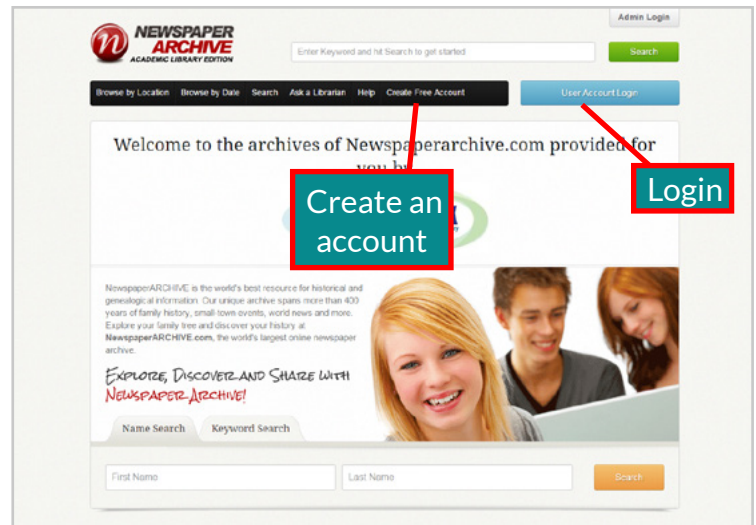

Permalinks

A Permalink is a persistent URL that points to an article within a BadgerLink resource. There are no permalinks available in Access NewspaperARCHIVE.

However, you can create an account and save an article. Or you also have the option to download the article to save or print.

Citations

There is no automatic citation available.

However, because you see the entire newspaper as it was originally published, all the information you need for a citation is available.