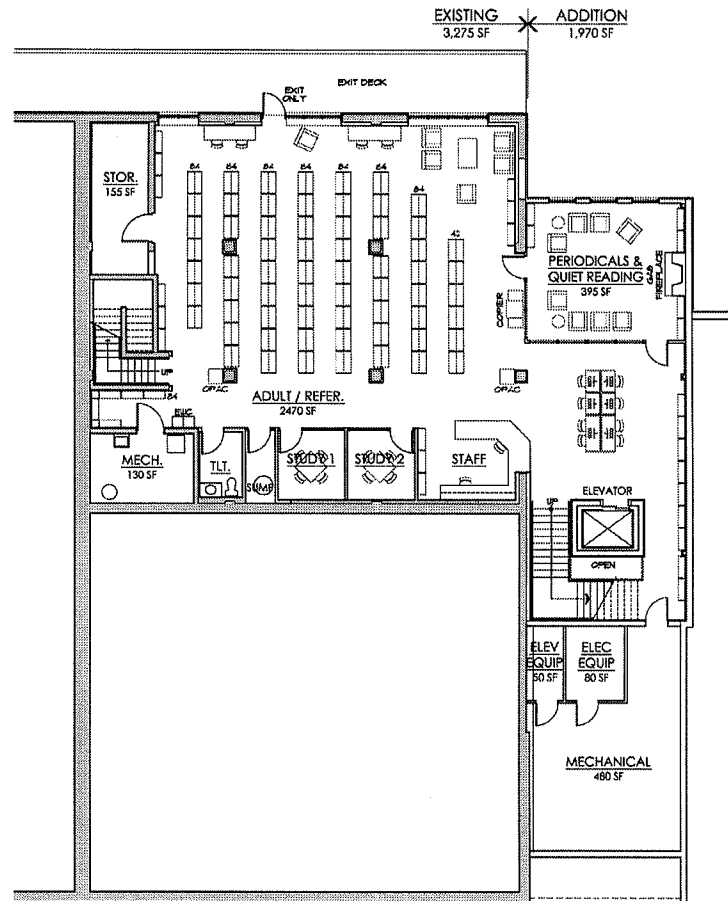

Phase 1 Lower Floor Plan

PRELIMINARY

Ruth Culver Community Library

riverARCHITECTS